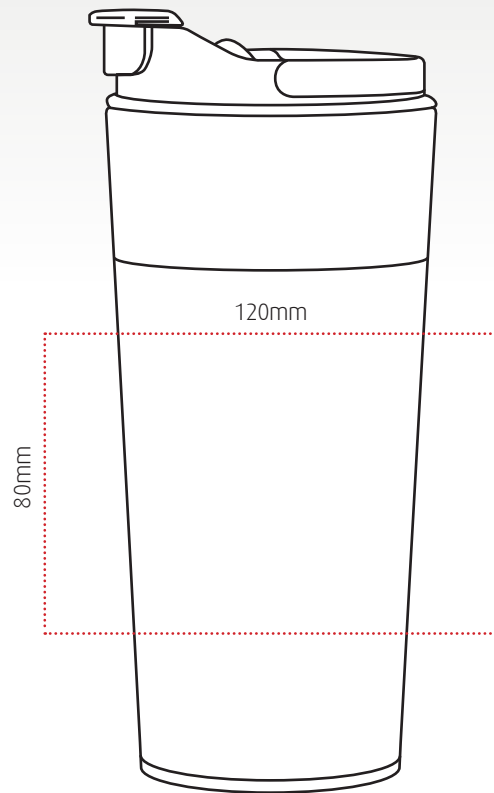

latte

Ceramic lined, insulated cup - 600ml

Height: 206mm Diameter: 73mm (base)

1-4 colour screen print

Laser engraving