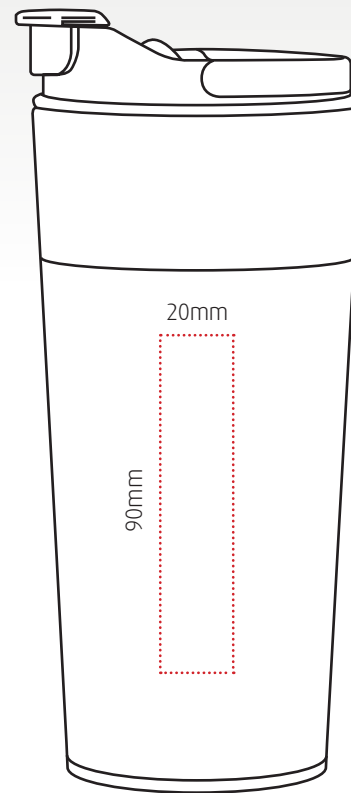

latte

Ceramic lined, insulated cup - 600ml

Height: 206mm Diameter: 73mm (base)

1-4 colour screen print

Laser engraving