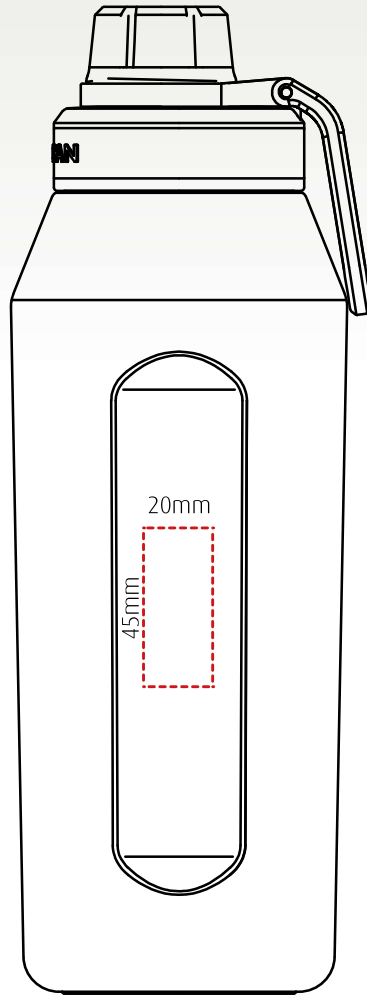

# capri

branding template

Recycled, insulated, sports bottle – 950ml

Height: 276mm Width: 100.7mm (with handle)

1-2 colour pad print  
(subject to sight of artwork)

3-4 colour pad print  
(subject to sight of artwork)

1-4 colour screen print

Flat bed laser engraving

All branding areas are to be used as a guide and are subject to sight of artwork.