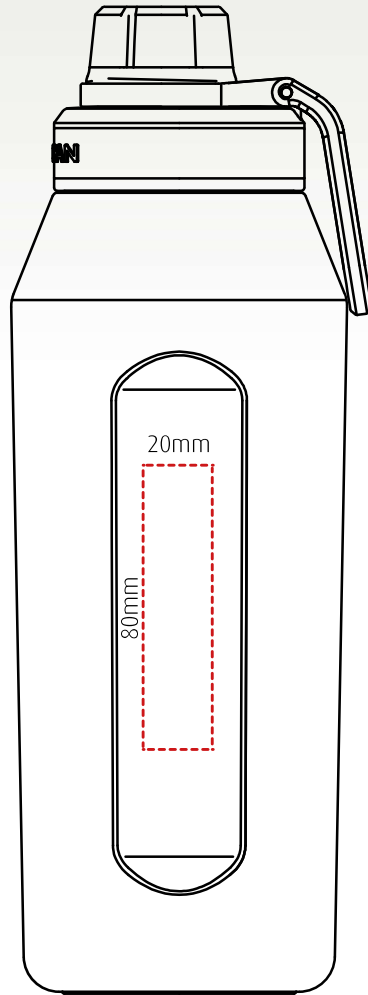

# capri

branding template

Recycled, insulated, sports bottle – 950ml

Height: 276mm Width: 100.7mm (with handle)

1-2 colour pad print  
(subject to sight of artwork)

3-4 colour pad print  
(subject to sight of artwork)

1-4 colour screen print

Flat bed laser engraving

All branding areas are to be used as a guide and are subject to sight of artwork.