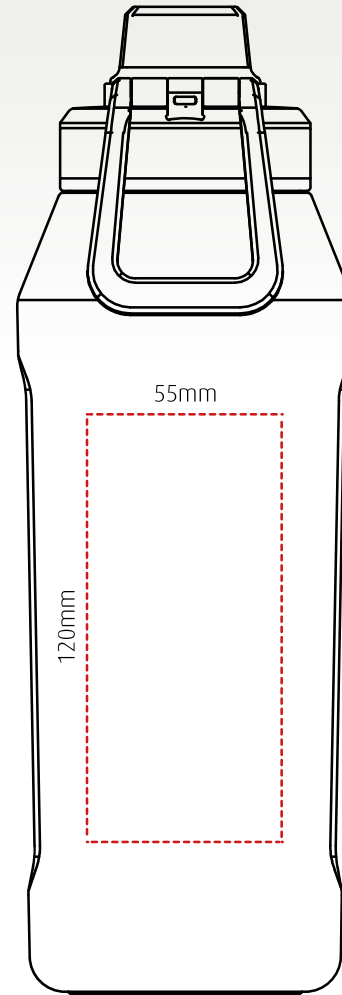

# capri

branding template

Recycled, insulated, sports bottle – 950ml

Height: 276mm Width: 100.7mm (with handle)

1-2 colour pad print  
(subject to sight of artwork)

3-4 colour pad print  
(subject to sight of artwork)

1-4 colour screen print

Flat bed laser engraving

All branding areas are to be used as a guide and are subject to sight of artwork.