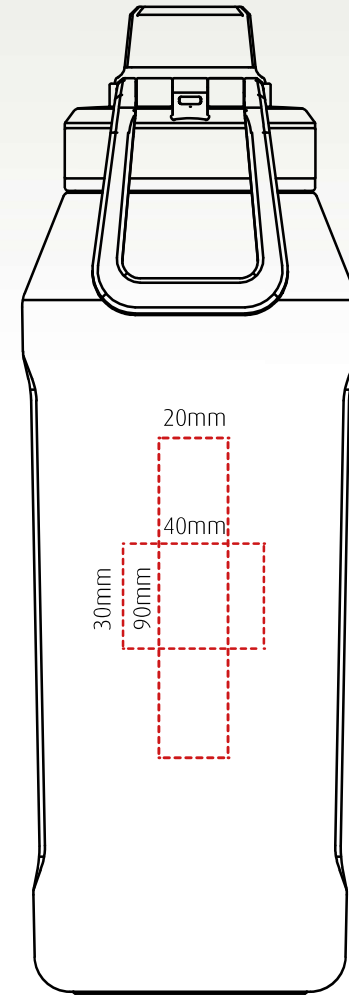

# capri

branding template

Recycled, insulated, sports bottle – 950ml

Height: 276mm Width: 100.7mm (with handle)

1-2 colour pad print  
(subject to sight of artwork)

3-4 colour pad print  
(subject to sight of artwork)

1-4 colour screen print

Flat bed laser engraving

All branding areas are to be used as a guide and are subject to sight of artwork.