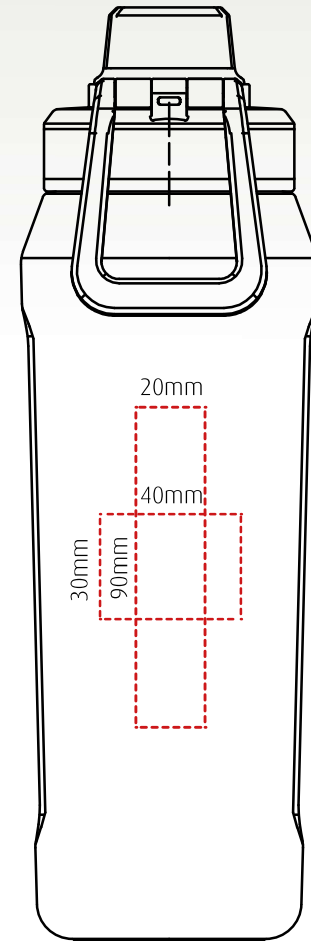

capri

branding template

Recycled, insulated, sports bottle – 720ml

Height: 261mm Width: 95.1mm (with handle)

1-2 colour pad print
(subject to sight of artwork)

3-4 colour pad print
(subject to sight of artwork)

1-4 colour screen print

Flat bed laser engraving

All branding areas are to be used as a guide and are subject to sight of artwork.