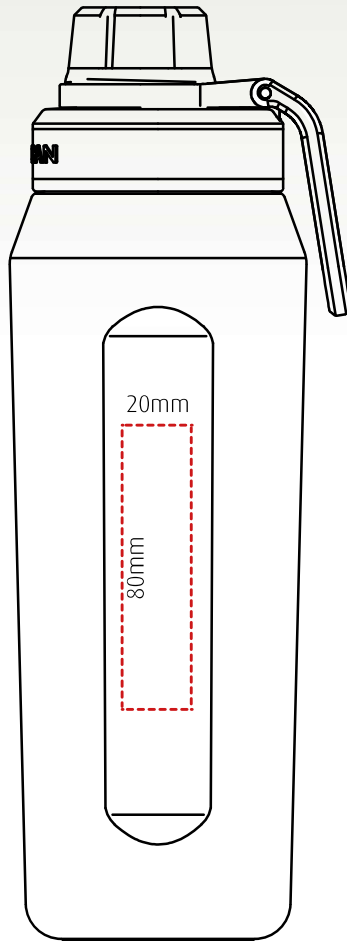

capri

branding template

Recycled, insulated, sports bottle – 720ml

Height: 261mm Width: 95.1mm (with handle)

1-2 colour pad print
(subject to sight of artwork)

3-4 colour pad print
(subject to sight of artwork)

1-4 colour screen print

Flat bed laser engraving

All branding areas are to be used as a guide and are subject to sight of artwork.