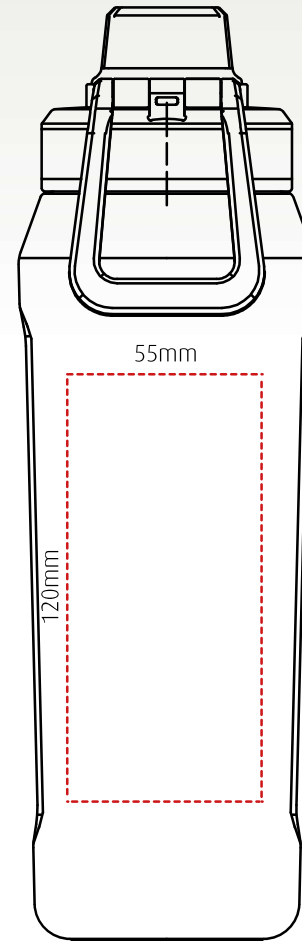

capri

branding template

Recycled, insulated, sports bottle – 720ml

Height: 261mm Width: 95.1mm (with handle)

1-2 colour pad print
(subject to sight of artwork)

3-4 colour pad print
(subject to sight of artwork)

1-4 colour screen print

Flat bed laser engraving

All branding areas are to be used as a guide and are subject to sight of artwork.