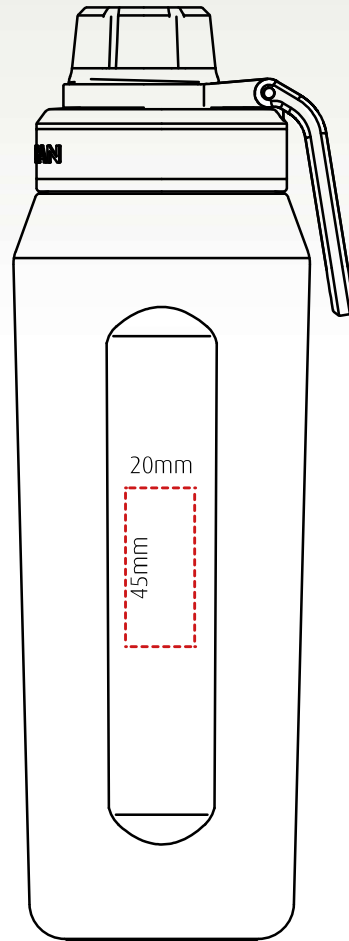

capri

branding template

Recycled, insulated, sports bottle – 720ml

Height: 261mm Width: 95.1mm (with handle)

1-2 colour pad print
(subject to sight of artwork)

3-4 colour pad print
(subject to sight of artwork)

1-4 colour screen print

Flat bed laser engraving

All branding areas are to be used as a guide and are subject to sight of artwork.