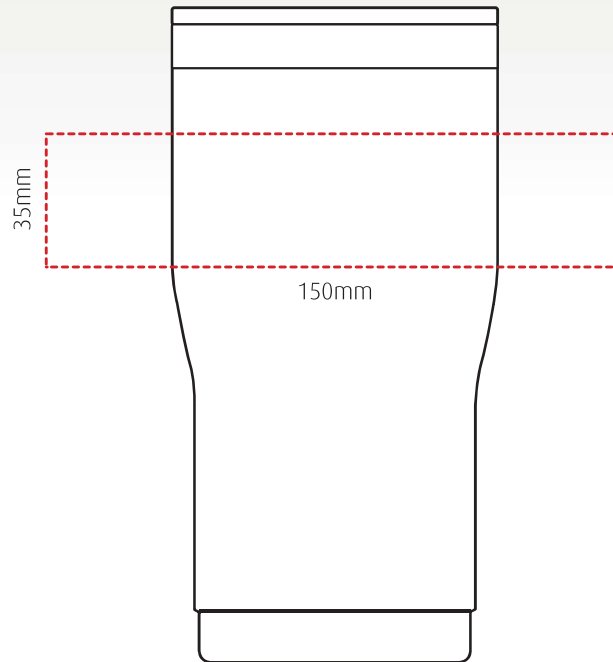

remo

Recycled insulated cup for hot and cold drinks – 590ml

Height: 175mm Diameter: 87mm (lid) / 70mm (base)

Up to 2 spot colours pad print

1 colour rotary screen print

Laser engraving