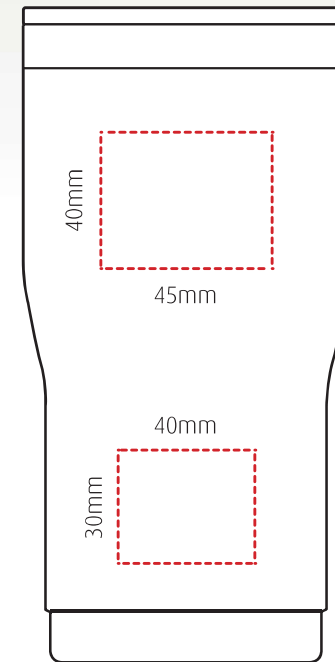

remo

Recycled insulated cup for hot and cold drinks – 590ml

Height: 175mm Diameter: 87mm (lid) / 70mm (base)

Up to 2 spot colours pad print

1 colour rotary screen print

Laser engraving