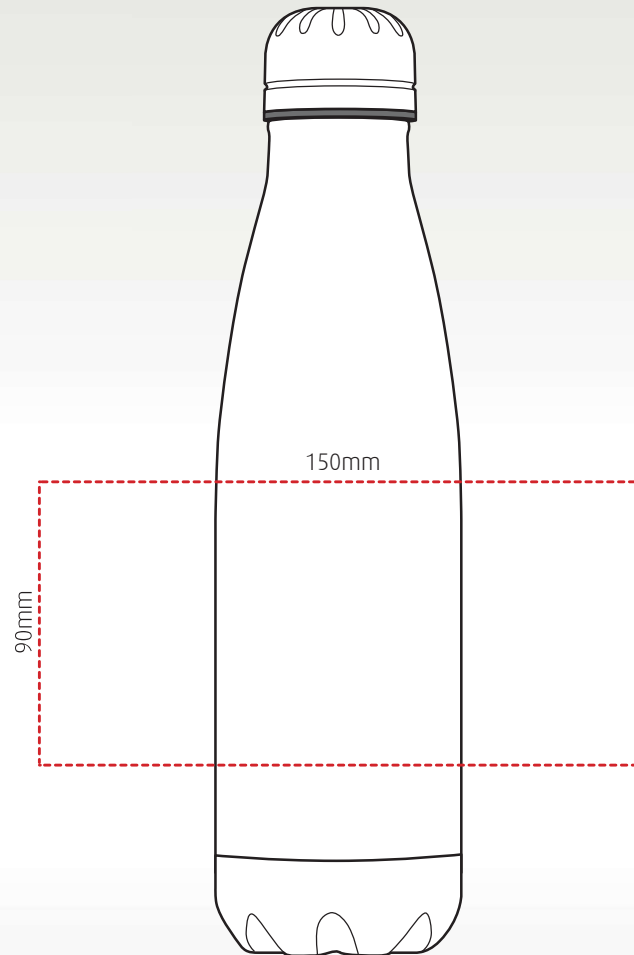

oasis

branding template

Classic, stainless steel, insulated bottle - 500ml

Height: 270mm Width: 67mm

Up to 8 colours rotary screen print

Laser engraving

All branding areas are to be used as a guide and are subject to sight of artwork.

Colours (Polished): Black, white, grey

Colours (Classic Range): Black, white, gun metal, silver

Colours (Electroplated): Rose gold, copper, black/chrome, blue/chrome, red/chrome, rainbow

Height: 270mm

Diameter: 67mm

Capacity: 500ml

Weight: 288g

Country of origin: China

HS Code: 7323930090

Box dimensions: 75 x 75 x 275 mm

No. per carton: 30

Carton dimensions: 46.5 x 39 x 30 cm

GW: 12kg