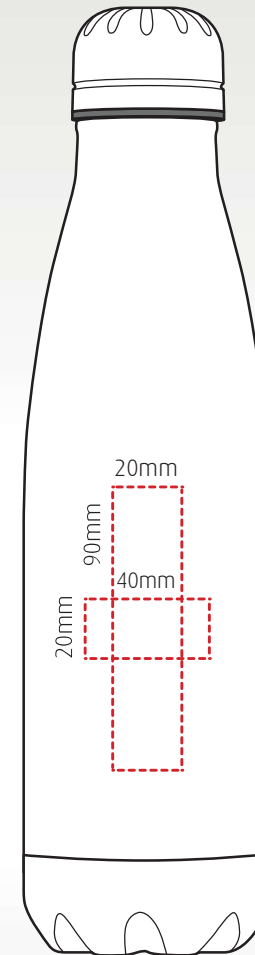

oasis

branding template

Classic, stainless steel, insulated bottle - 500ml

Height: 270mm Width: 67mm

Up to 8 colours rotary screen print

Laser engraving

All branding areas are to be used as a guide and are subject to sight of artwork.

Materials: 304 stainless steel, copper lining, food grade silicone seal, ABS

Colours (Powder Coated): Black, white, gun metal 418C, dark blue 287U, light blue 291U, aubergine 268U, navy 2378C, light pink 2043U, rubine 225U, aqua 317U, yellow 108U, orange 021U, green 361C, papaya 1375C, red 186U, khaki 350U

Colours (Polished): Black, white, grey

Colours (Classic Range): Black, white, gun metal, silver

Colours (Electroplated): Rose gold, copper, black/chrome, blue/chrome, red/chrome, rainbow

Height: 270mm

Diameter: 67mm

Capacity: 500ml

Weight: 288g

Country of origin: China

HS Code: 7323930090

Box dimensions: 75 x 75 x 275 mm

No. per carton: 30

Carton dimensions: 46.5 x 39 x 30 cm

GW: 12kg