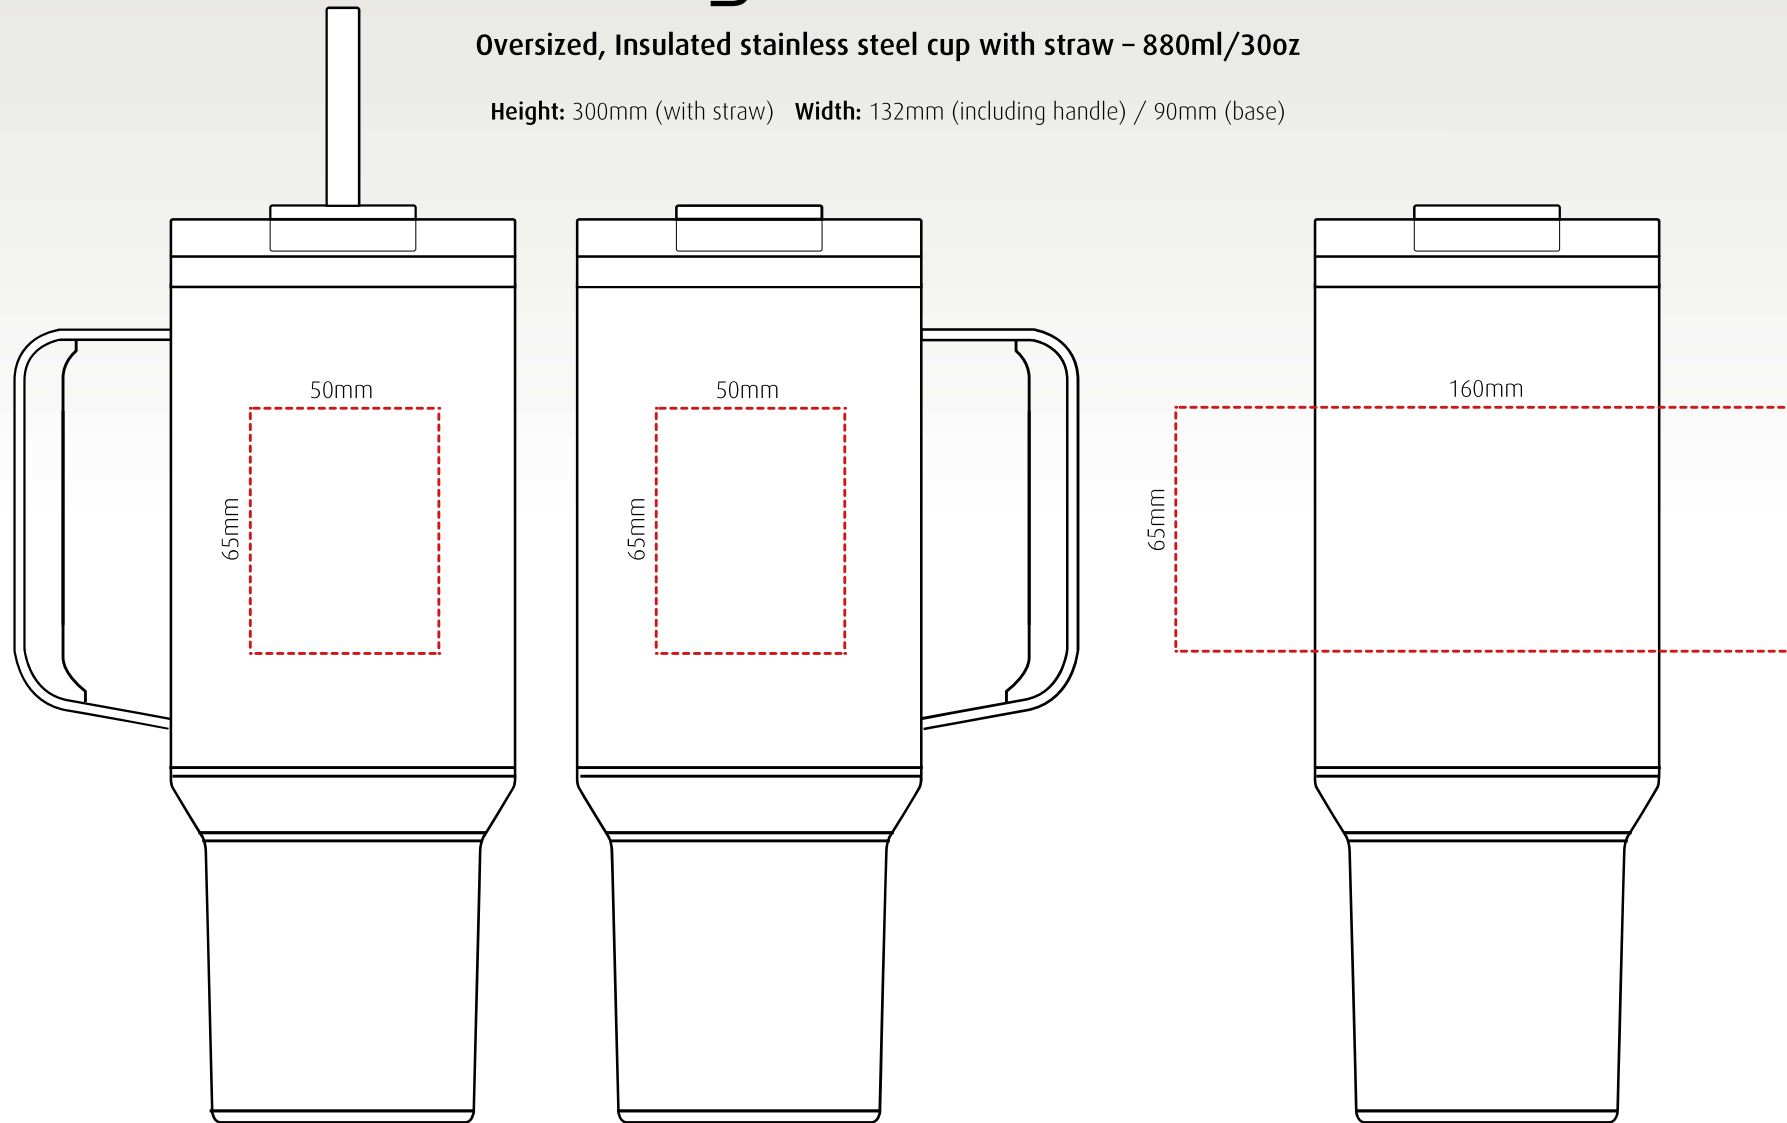

grande

branding template

Oversized, Insulated stainless steel cup with straw – 880ml/30oz

Height: 300mm (with straw) Width: 132mm (including handle) / 90mm (base)

Up to 2 spot colours pad print

1-2 colour rotary screen print
(subject to sight of artwork)