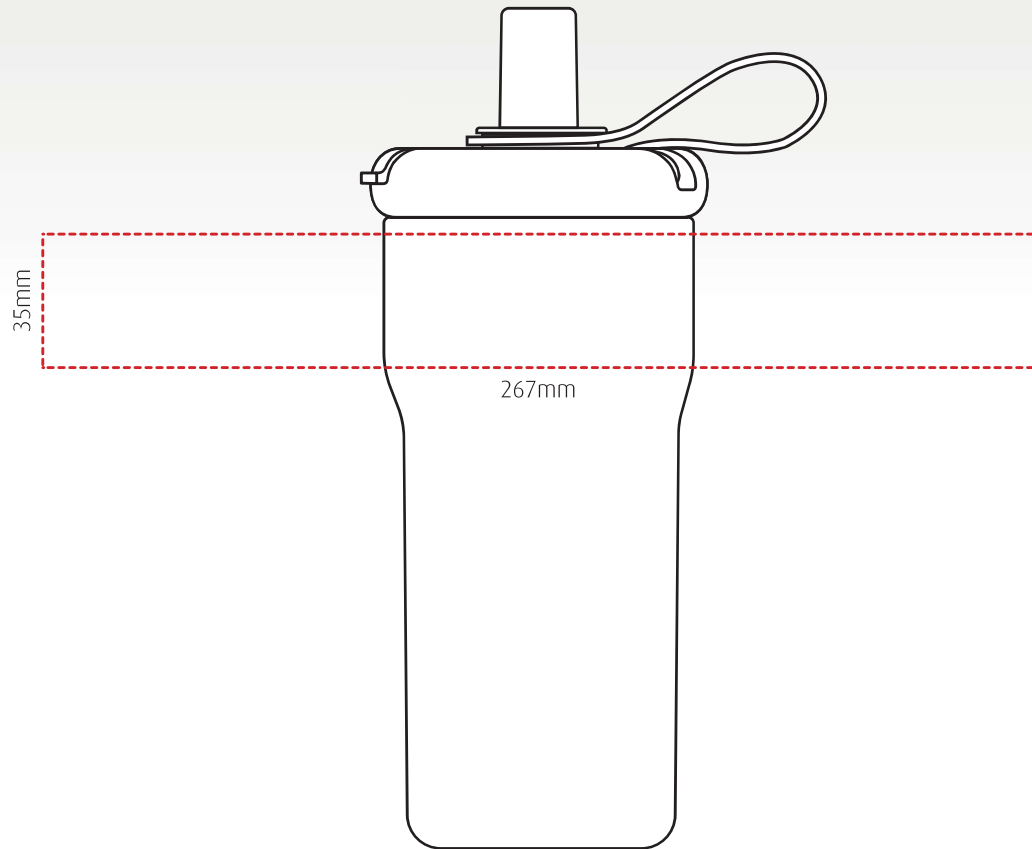

Versatile, insulated stainless steel cup with integrated straw – 600ml

Height: 227.8mm Width: 92.3mm (top) / 72.3mm (base)

Full colour digital UV print

Laser engraving