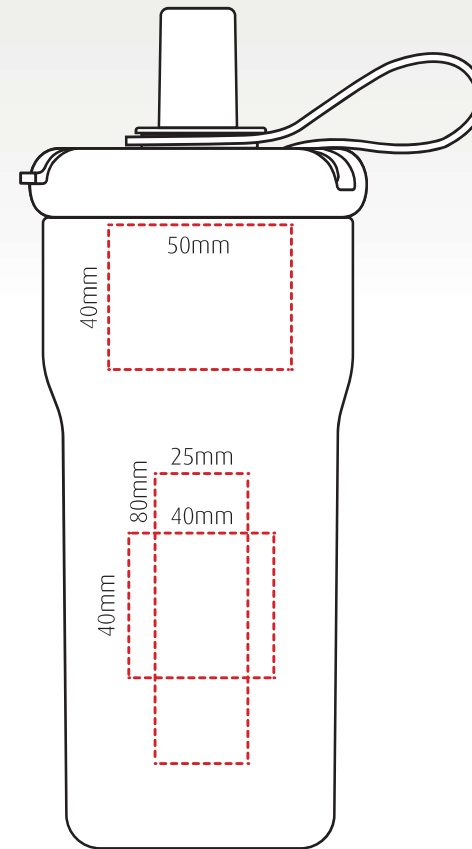

Versatile, insulated stainless steel cup with integrated straw – 600ml

Height: 227.8mm Width: 92.3mm (top) / 72.3mm (base)

Full colour digital UV print

Laser engraving