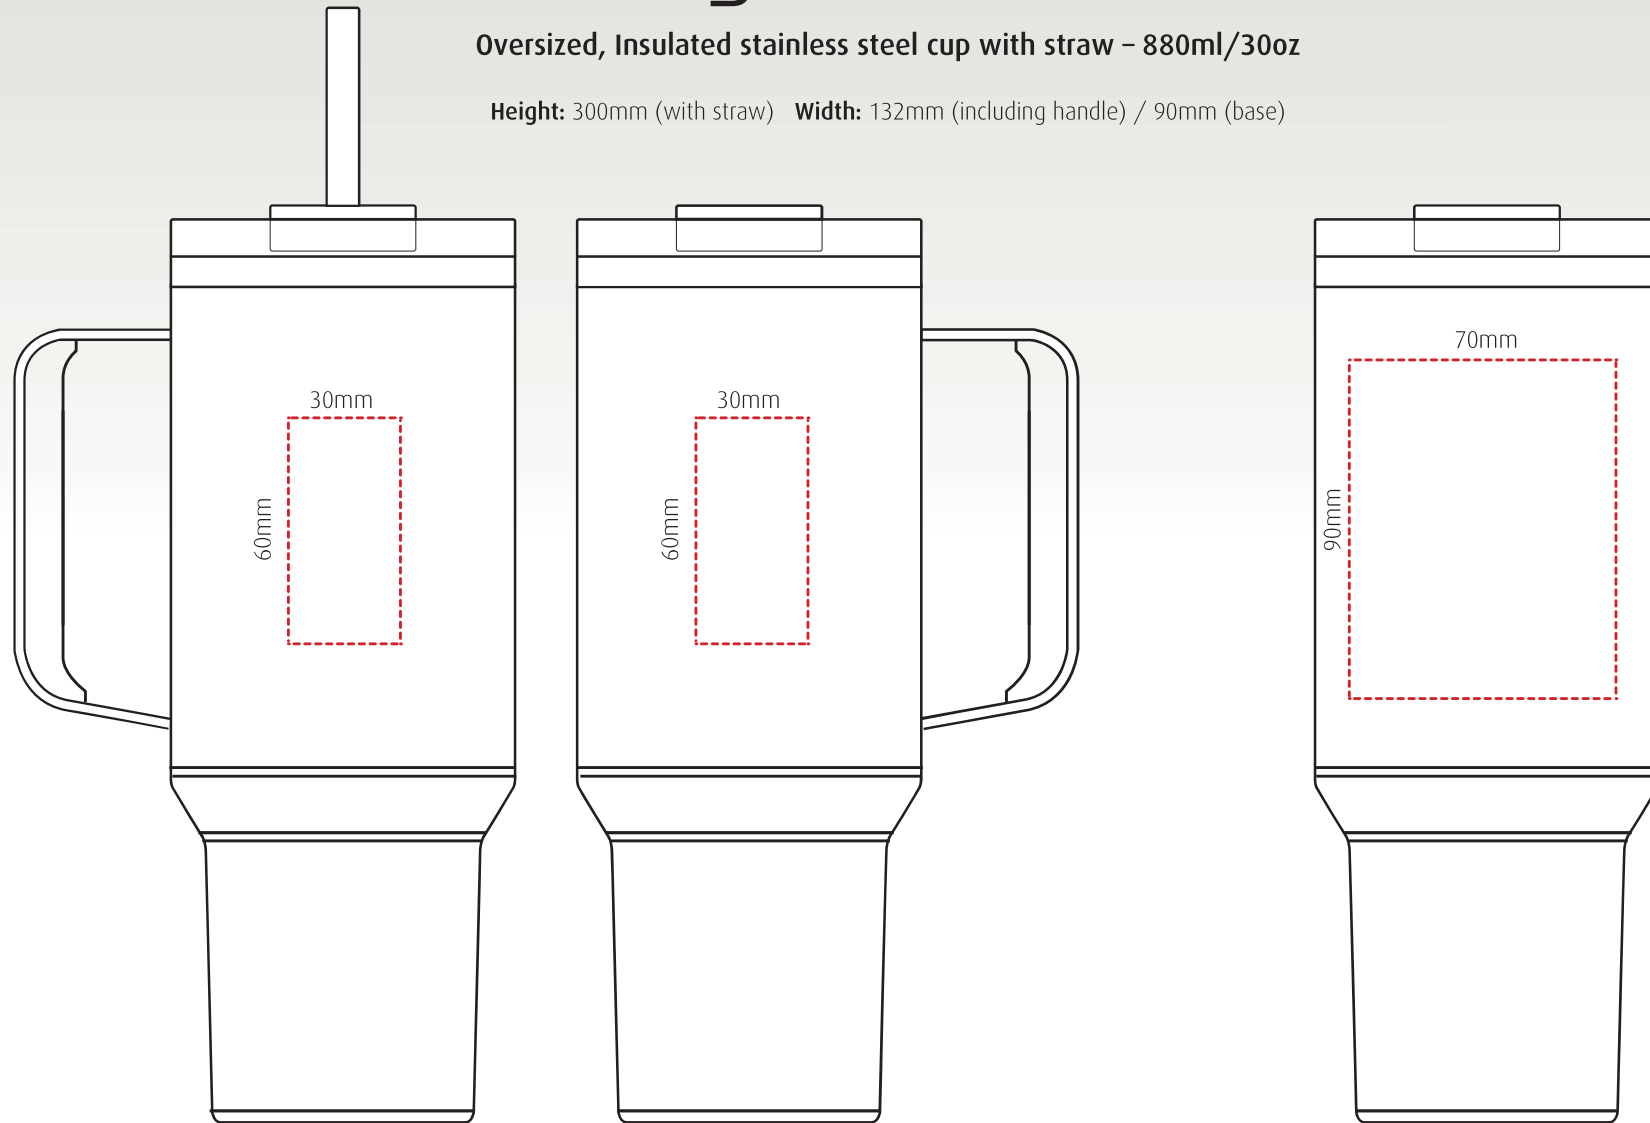

# grande

branding template

Oversized, Insulated stainless steel cup with straw – 880ml/30oz

Height: 300mm (with straw) Width: 132mm (including handle) / 90mm (base)

Up to 2 spot colours pad print

1 colour rotary screen print