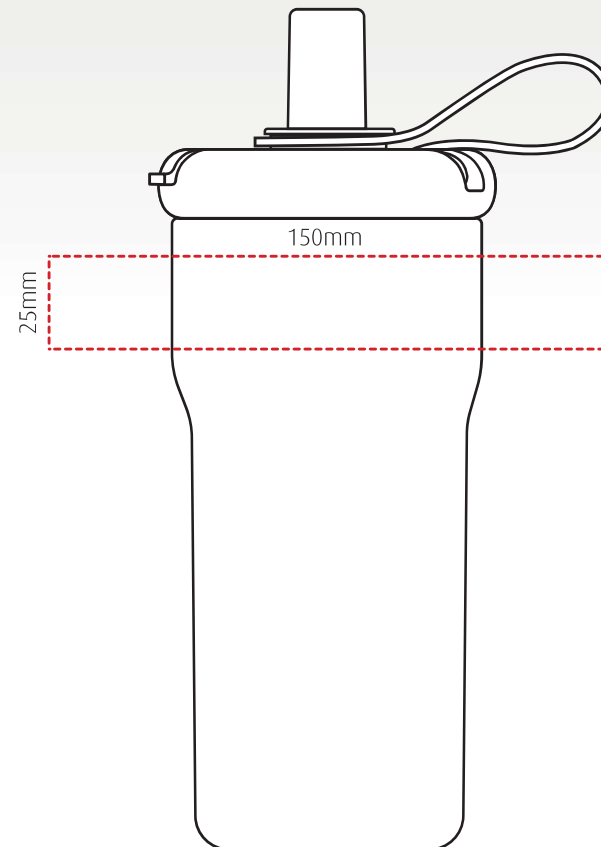

Versatile, insulated stainless steel cup with integrated straw – 600ml

Height: 227.8mm Width: 92.3mm (top) / 72.3mm (base)

Up to 2 spot colours pad print

1 colour rotary screen print