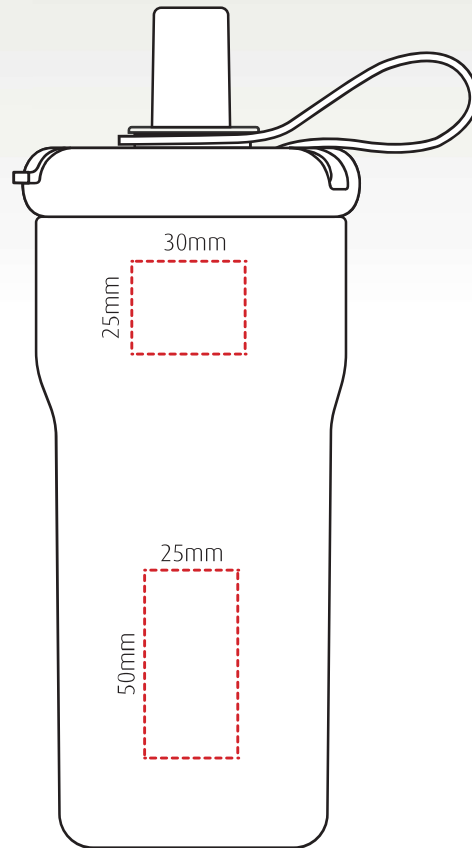

Versatile, insulated stainless steel cup with integrated straw – 600ml

Height: 227.8mm Width: 92.3mm (top) / 72.3mm (base)

Up to 2 spot colours pad print

1 colour rotary screen print