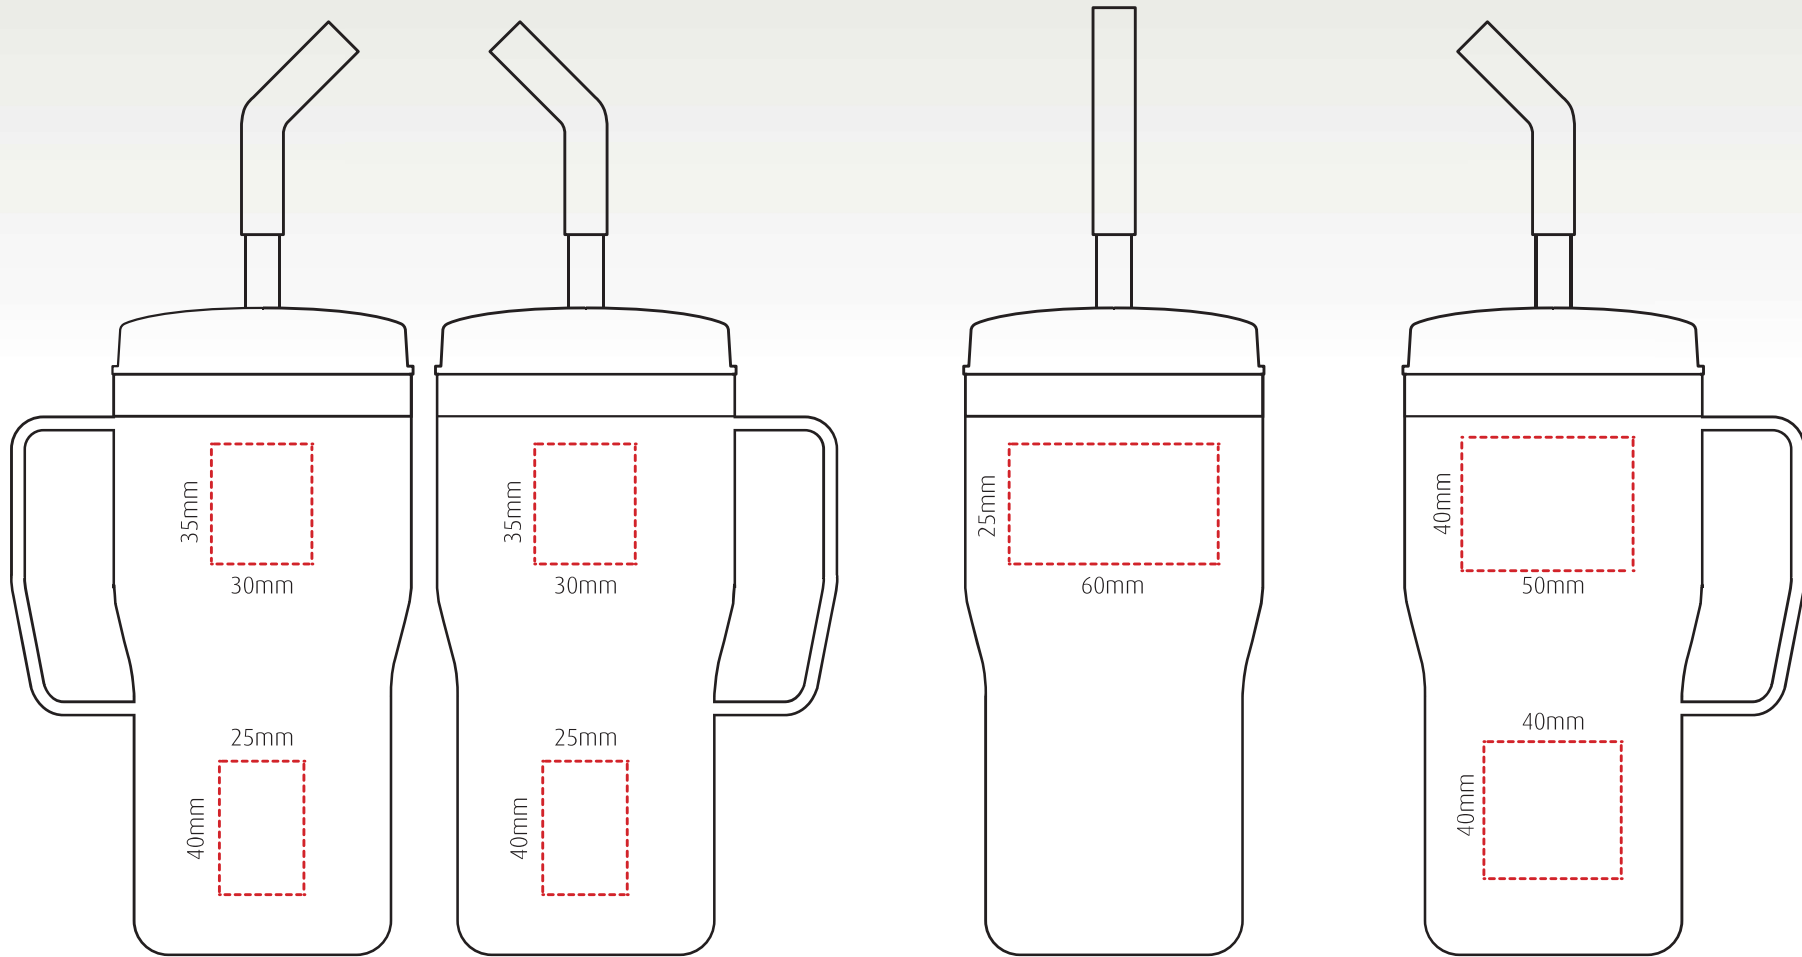

tahoe

Insulated stainless steel cup with straw – 590ml

Height: 274mm (with straw) **Width:** 117mm (including handle) / 91mm (base)

Up to 4 spot colours pad print

1 colour rotary screen print

Laser engraving