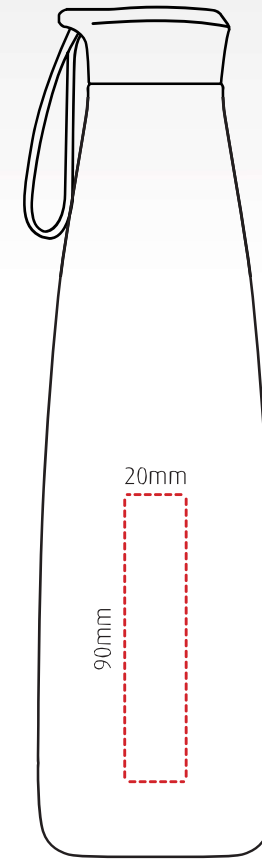

reef

branding template

Sleek, insulated, stainless steel, bottle – 500ml

Height: 260mm Width: 73mm

1 colour rotary screen print

Up to 4 spot colours pad print

Laser engraving

All branding areas are to be used as a guide and are subject to sight of artwork.