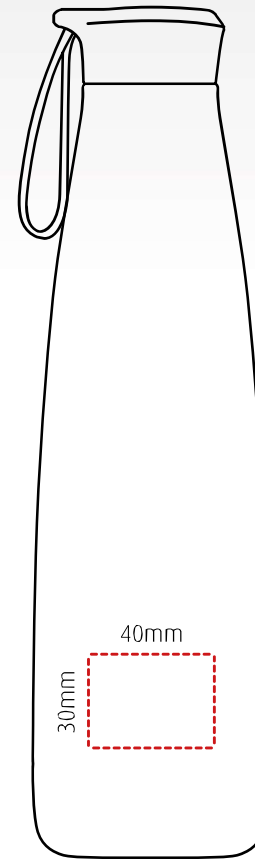

reef

branding template

Sleek, insulated, stainless steel, bottle – 500ml

Height: 260mm Width: 73mm

1 colour rotary screen print

Up to 4 spot colours pad print

Laser engraving

All branding areas are to be used as a guide and are subject to sight of artwork.