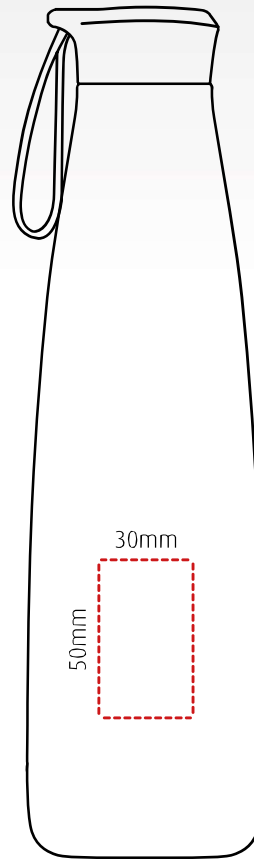

reef

branding template

Sleek, insulated, stainless steel, bottle – 500ml

Height: 260mm Width: 73mm

1 colour rotary screen print

Up to 4 spot colours pad print

Laser engraving

All branding areas are to be used as a guide and are subject to sight of artwork.