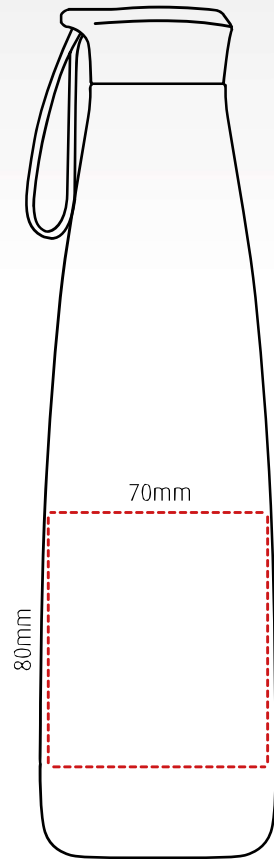

reef

branding template

Sleek, insulated, stainless steel, bottle – 500ml

Height: 260mm Width: 73mm

1 colour rotary screen print

Up to 4 spot colours pad print

Laser engraving

All branding areas are to be used as a guide and are subject to sight of artwork.