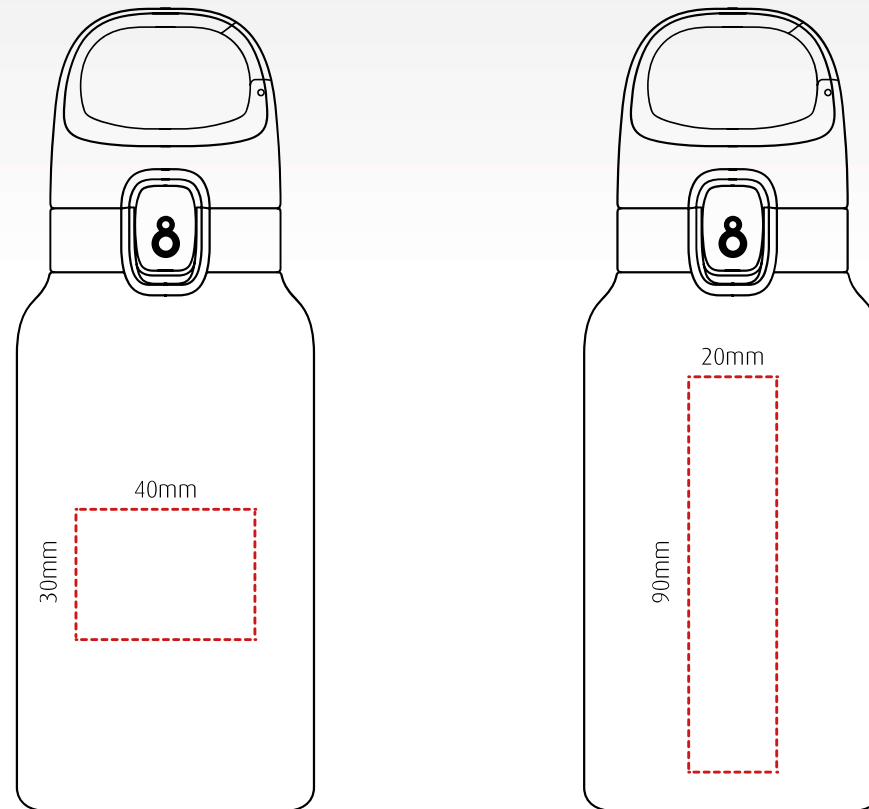

piccola

branding template

Compact, insulated, stainless steel, bottle - 350ml

Height: 213mm Width: 72mm

Laser engraving

All branding areas are to be used as a guide and are subject to sight of artwork.