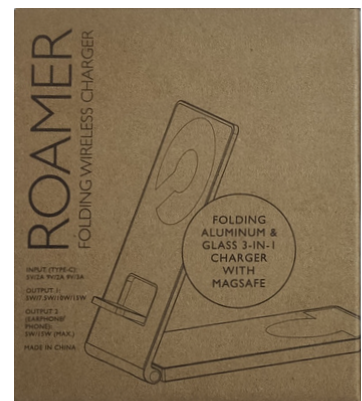

packaging

Lead time	Approximate from artwork approval
1 - 4 colour pad print	7 - 10 days
Engraved	7 - 10 days

Compliance