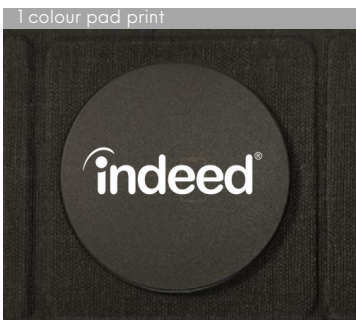

nomad

Qi enabled wireless charger 15W

Spec	
Dimensions	Open size: 281 x 80 x 10 mm Fold size: 80 x 80 x 22 mm
Materials	PU, ABS
Weight	112g charger only - 145g charger in box
Application	Qi phone
Input	Type C - 5V/2A - 9V/2A - 9V/3A
Output A	Mobile phone: 5V/1A, 9V/1.67A 15W max
Output B	Mobile phone: 15W max Earphone: 5W max
Output C	Watch: 2.5W max

Colour
● black
● white

Branding	Subject to sight of artwork
1 - 4 spot colours	Front of case - 50 (w) x 50 (h) mm
1 - 4 spot colours	Back / inside fold of case - 30 (w) x 30 (h) mm
1 colour pad print	Middle charge point - 45mm (diameter)
1 colour pad print - horizontal	End charge point - 55 (w) x 15 (h) mm
1 colour pad print - vertical	End charge point - 15 (w) x 55 (h) mm