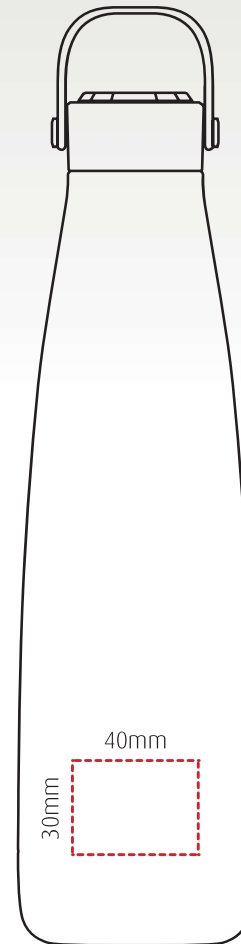

# cari

branding template

Sleek, insulated, stainless steel, bottle – 500ml

Height: 260mm Width: 73mm

1 colour rotary screen print

Up to 4 spot colours pad print

Laser engraving

All branding areas are to be used as a guide and are subject to sight of artwork.