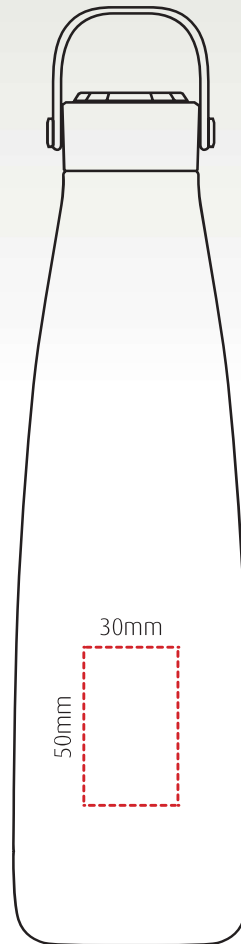

# cari

branding template

Sleek, insulated, stainless steel, bottle – 500ml

Height: 260mm Width: 73mm

1 colour rotary screen print

Up to 4 spot colours pad print

Laser engraving

All branding areas are to be used as a guide and are subject to sight of artwork.