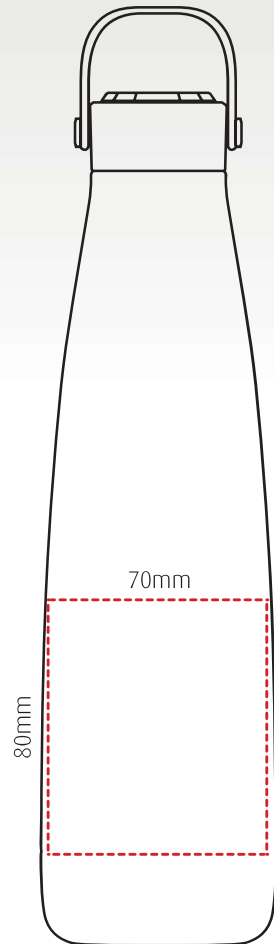

# cari

branding template

Sleek, insulated, stainless steel, bottle – 500ml

Height: 260mm Width: 73mm

1 colour rotary screen print

Up to 4 spot colours pad print

Laser engraving

All branding areas are to be used as a guide and are subject to sight of artwork.