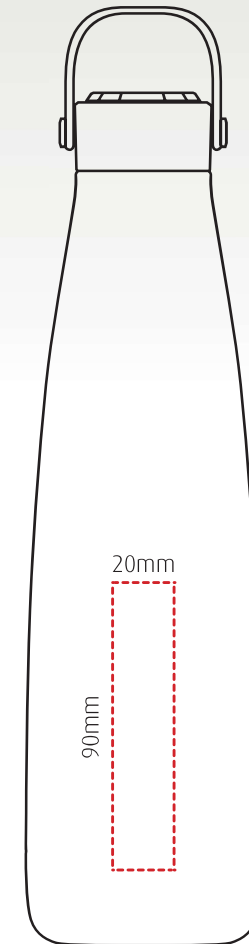

# cari

branding template

Sleek, insulated, stainless steel, bottle – 500ml

Height: 260mm Width: 73mm

1 colour rotary screen print

Up to 4 spot colours pad print

Laser engraving

All branding areas are to be used as a guide and are subject to sight of artwork.