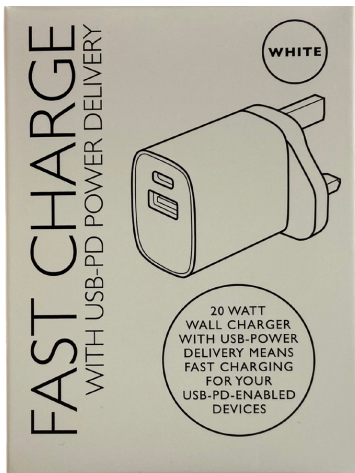

# swift fast charger

Fast charging USB C adapter (UK)

Spec	
Dimensions	74 x 41 x 50 mm
Materials	Flame retardant PC, copper
Weight	61g plug only - 79g plug in case
Plug type	UK
USB-C	PD 5V/3A - 9V/2.22A - 12v/1.67A (20 W)
USB-A	5V/3A - 9V/2A - 12V/1.5A (18 W)
USB-C+USB-A	5V/3A (15 W)

Colour

- black
- white

Branding	Subject to sight of artwork
1 - 4 colour pad print / dome decal	Top of plug - 35 (w) x 10 (h) mm
Dome decal	Side of plug - 35 (w) x 22 (h) mm
1 - 4 colour pad print	Side of plug - 20 (w) x 20 (h) mm
1 - 4 colour pad print	Back of plug - 20 (w) x 13 (h) mm