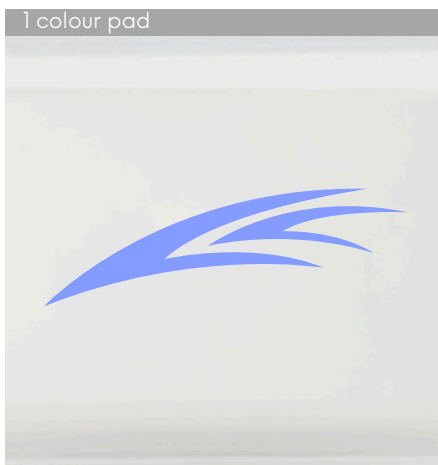

# swift fast charger

Fast charging USB C adapter (UK)

Spec	
Dimensions	74 x 41 x 50 mm
Materials	Flame retardant PC, copper
Weight	61g plug only - 79g plug in case
Plug type	UK
USB-C	PD 5V/3A - 9V/2.22A - 12v/1.67A (20 W)
USB-A	5V/3A - 9V/2A - 12V/1.5A (18 W)
USB-C+USB-A	5V/3A (15 W)

Colour

- black
- white

Branding	Subject to sight of artwork
1 - 4 colour pad print / dome decal	Top of plug - 35 (w) x 10 (h) mm
Dome decal	Side of plug - 35 (w) x 22 (h) mm
1 - 4 colour pad print	Side of plug - 20 (w) x 20 (h) mm
1 - 4 colour pad print	Back of plug - 20 (w) x 13 (h) mm