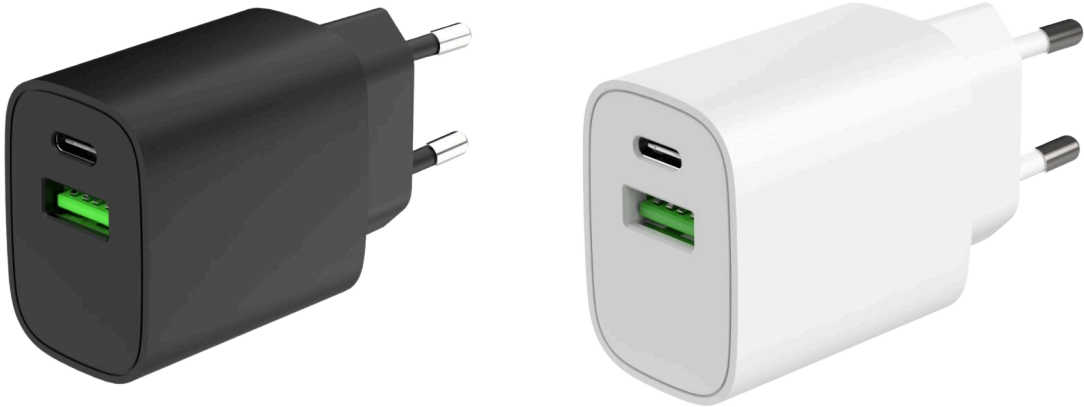

euro trek

Fast charging USB C adapter (EU)

Spec	
Dimensions	80 x 41 x 29 mm
Materials	Flame retardant PC, copper
Weight	52g plug only - 67g plug in case
Plug type	Europe
USB-C	PD 5V/3A - 9V/2.22A - 12V/1.67A (20W)
USB-A	5V/3A - 9V/2A - 12V/1.5A (18W)
USB-C+USB-A	5V/3A (15W)

Branding	Subject to sight of artwork
1 - 4 colour pad print / dome decal	Top of plug - 35 (w) x 10 (h) mm
Dome decal	Side of plug - 35 (w) x 22 (h) mm
1 - 4 colour pad print	Side of plug - 35 (w) x 20 (h) mm
1 - 4 colour pad print	Back of plug - 20 (w) x 13 (h) mm

Packaging	
Product packaging	White tuck box
Tuck box dimensions	95 x 70 x 35 mm
Carton dimensions	55.5 x 38 x 15 cm
No. per carton	110
GW	7.9kg
HS code	8504409999
Country of origin	China
Max no. per pallet	3300