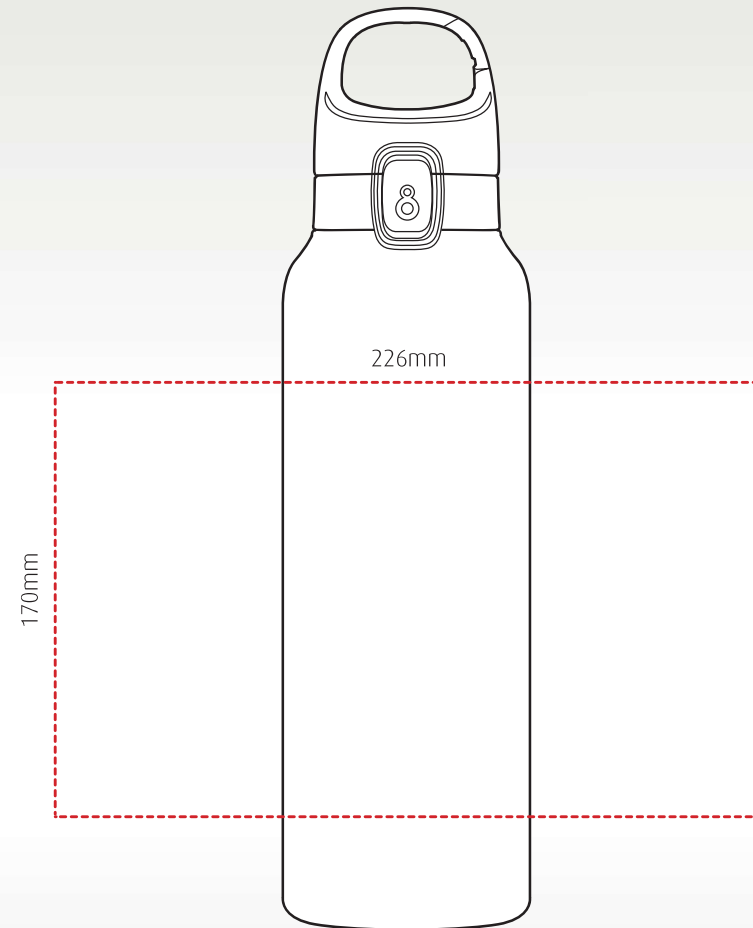

akaw

branding template

Premium, insulated, drinks bottle with moulded sipping spout - 600ml

Height: 275mm Width: 72mm

Full colour heat transfer

Full colour UV digital wrap

All branding areas are to be used as a guide and are subject to sight of artwork.

Materials: 304 stainless steel
Colours: Black, white, dark blue
Height: 275mm
Diameter: 72mm

Capacity: 600ml
Weight: 397g
Country of origin: China
HS Code: 7323930090

Box dimensions: 75 x 75 x 285 mm
No. per carton: 30
Carton dimensions: 48 x 41 x 31 cm
GW: 10.4kg