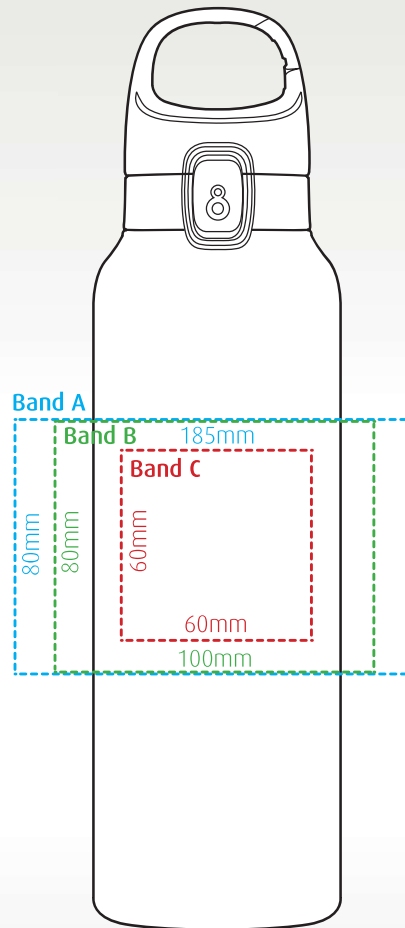

akaw

branding template

Premium, insulated, drinks bottle with moulded sipping spout - 600ml

Height: 275mm Width: 72mm

Full colour heat transfer

Full colour UV digital wrap

All branding areas are to be used as a guide and are subject to sight of artwork.

Materials: 304 stainless steel
Colours: Black, white, dark blue
Height: 275mm
Diameter: 72mm

Capacity: 600ml
Weight: 397g
Country of origin: China
HS Code: 7323930090

Box dimensions: 75 x 75 x 285 mm
No. per carton: 30
Carton dimensions: 48 x 41 x 31 cm
GW: 10.4kg