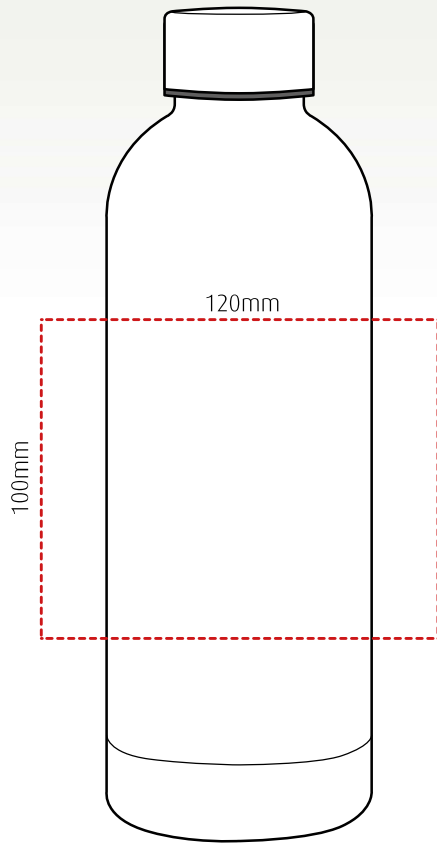

scuba

Contemporary, stainless steel, insulated bottle with screw lid - 500ml

Height: 222mm Width: 75mm

1-2 colour rotary screen print
(subject to sight of artwork)

Up to 4 spot colours pad print

Laser engraving