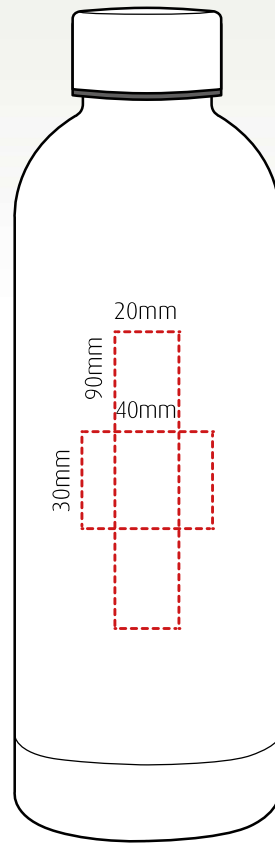

scuba

Contemporary, stainless steel, insulated bottle with screw lid - 500ml

Height: 222mm Width: 75mm

1-2 colour rotary screen print
(subject to sight of artwork)

Up to 4 spot colours pad print

Laser engraving