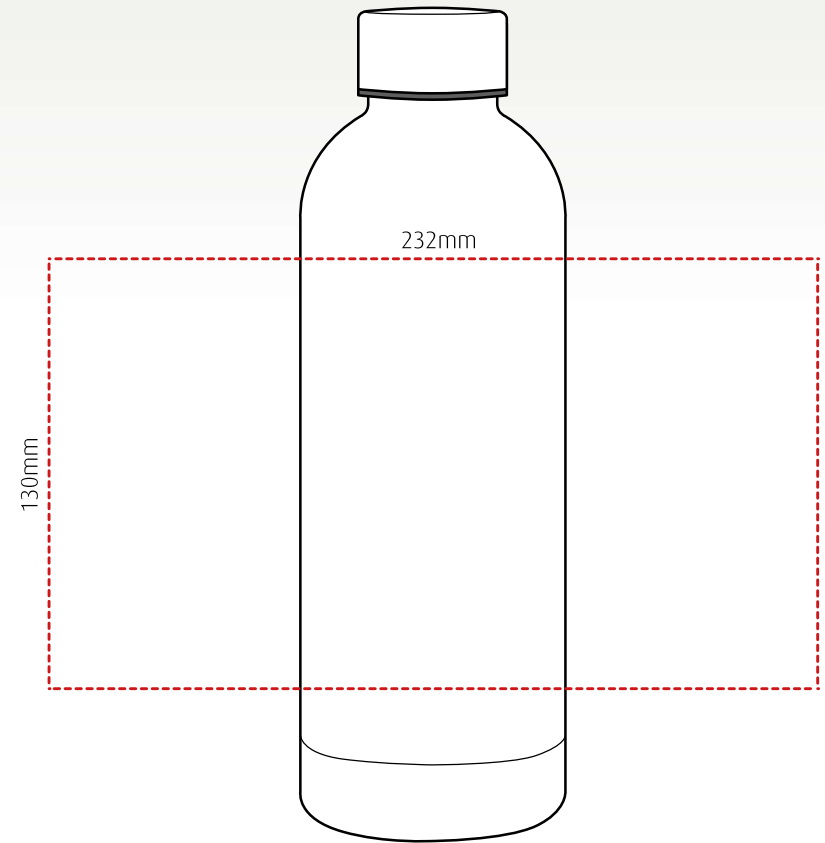

scuba

Contemporary, stainless steel, insulated bottle with screw lid - 500ml

Height: 222mm Width: 75mm

1-2 colour rotary screen print
(subject to sight of artwork)

Up to 4 spot colours pad print

Laser engraving