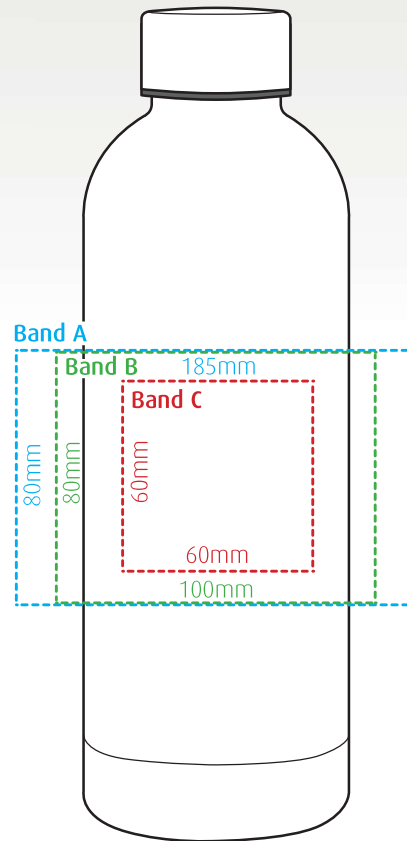

scuba

Contemporary, stainless steel, insulated bottle with screw lid - 500ml

Height: 222mm Width: 75mm

Full colour heat transfer

UV digital wrap