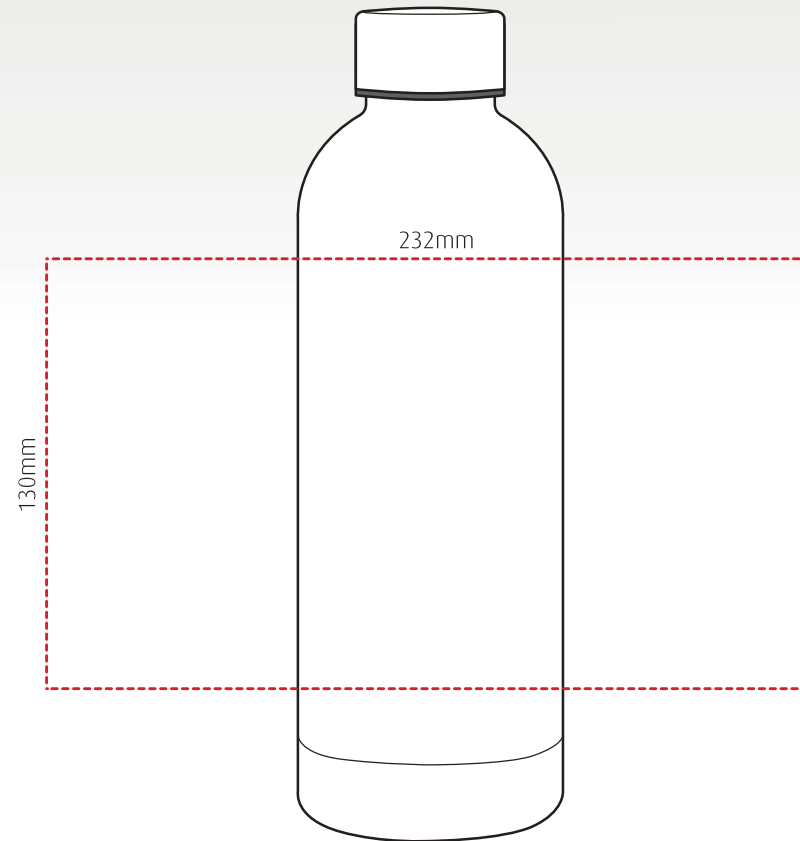

scuba

Contemporary, stainless steel, insulated bottle with screw lid - 500ml

Height: 222mm Width: 75mm

Full colour heat transfer

UV digital wrap