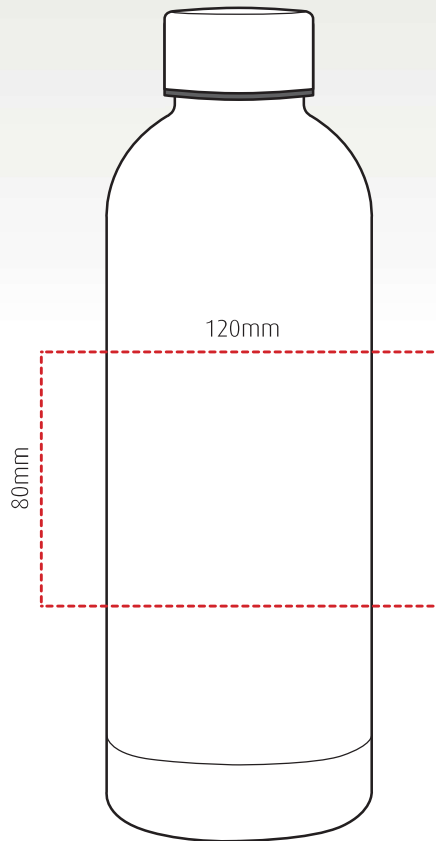

scuba

Contemporary, stainless steel, insulated bottle with screw lid - 500ml

Height: 222mm Width: 75mm

1 colour rotary screen print

Up to 4 spot colours pad print

Laser engraving