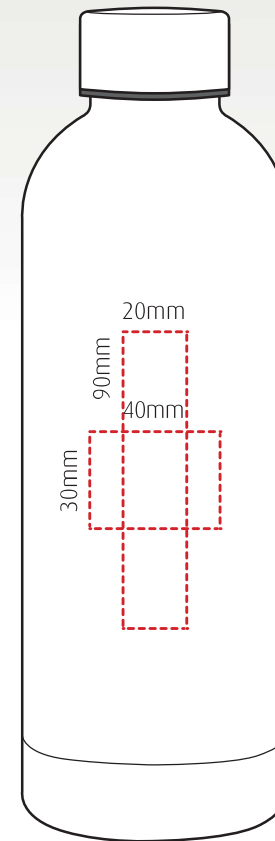

scuba

Contemporary, stainless steel, insulated bottle with screw lid - 500ml

Height: 222mm Width: 75mm

1 colour rotary screen print

Up to 4 spot colours pad print

Laser engraving