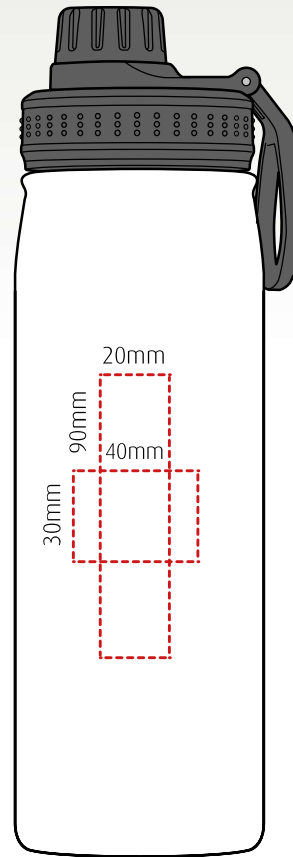

# k2

branding template

Durable, insulated, stainless steel bottle - 650ml

Height: 251mm Width: 74mm

1-2 colour rotary screen print  
(subject to sight of artwork)

Up to 4 spot colours pad print

Laser engraving

UV digital wrap

All branding areas are to be used as a guide and are subject to sight of artwork.