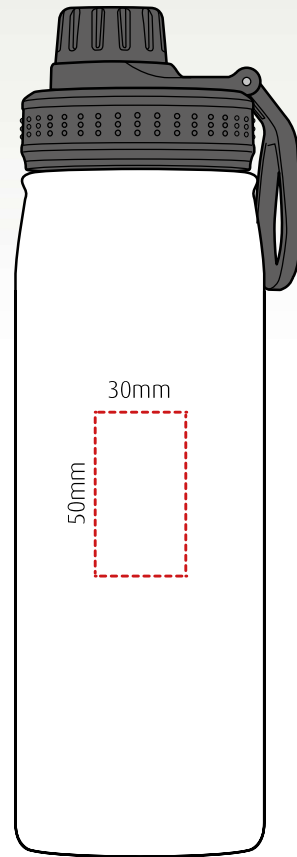

# k2

branding template

Durable, insulated, stainless steel bottle - 650ml

Height: 251mm Width: 74mm

1-2 colour rotary screen print  
(subject to sight of artwork)

Up to 4 spot colours pad print

Laser engraving

UV digital wrap

All branding areas are to be used as a guide and are subject to sight of artwork.