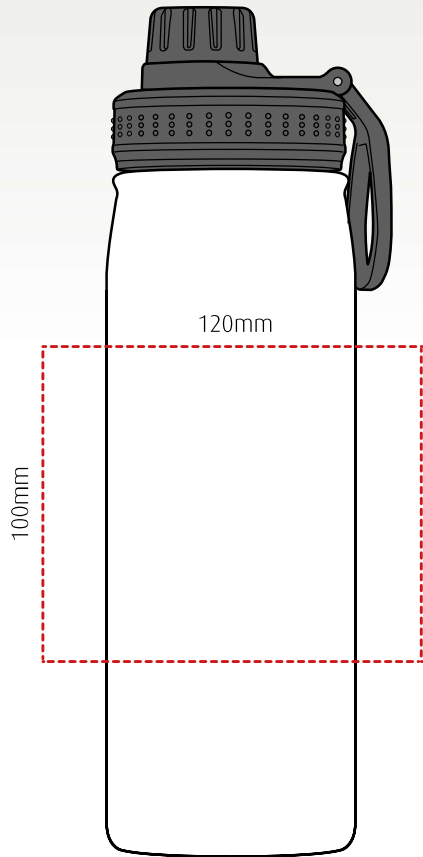

# k2

branding template

Durable, insulated, stainless steel bottle - 650ml

Height: 251mm Width: 74mm

1-2 colour rotary screen print  
(subject to sight of artwork)

Up to 4 spot colours pad print

Laser engraving

UV digital wrap

All branding areas are to be used as a guide and are subject to sight of artwork.