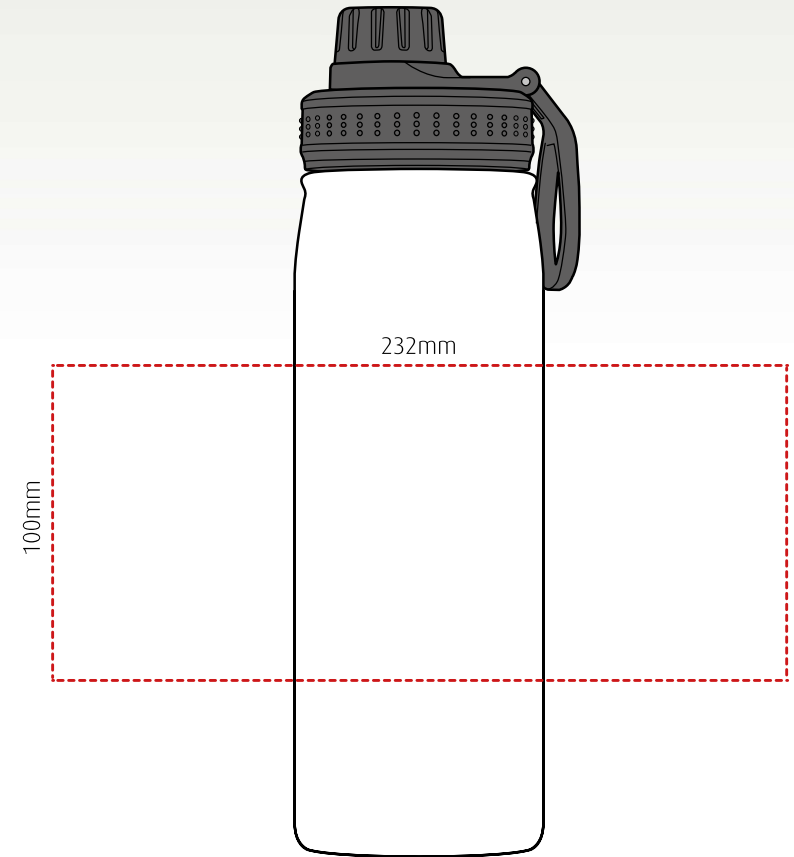

# k2

branding template

Durable, insulated, stainless steel bottle - 650ml

Height: 251mm Width: 74mm

1-2 colour rotary screen print  
(subject to sight of artwork)

Up to 4 spot colours pad print

Laser engraving

UV digital wrap

All branding areas are to be used as a guide and are subject to sight of artwork.