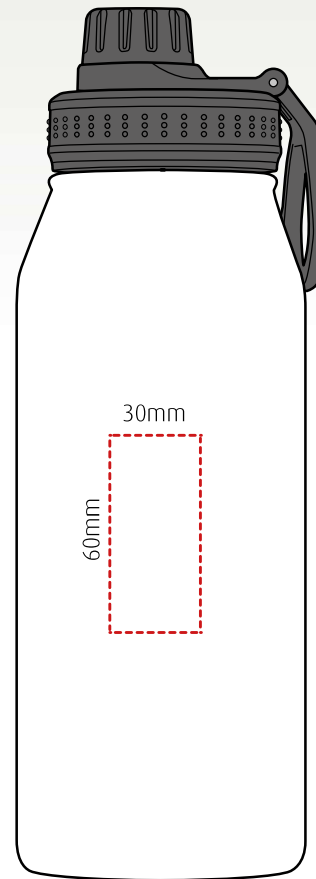

# everest

Large capacity, double-walled, stainless steel bottle - 950ml

Height: 260mm Width: 85mm

1-2 colour rotary screen print  
(subject to sight of artwork)

Up to 4 spot colours pad print

Laser engraving