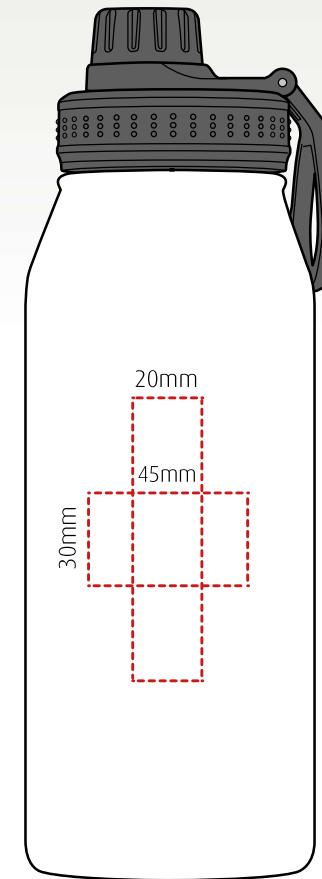

# everest

Large capacity, double-walled, stainless steel bottle - 950ml

Height: 260mm Width: 85mm

1-2 colour rotary screen print  
(subject to sight of artwork)

Up to 4 spot colours pad print

Laser engraving