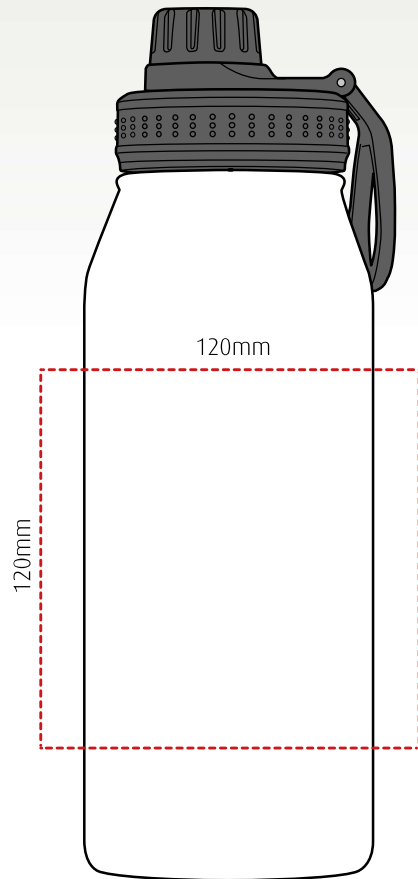

# everest

Large capacity, double-walled, stainless steel bottle - 950ml

Height: 260mm Width: 85mm

1-2 colour rotary screen print  
(subject to sight of artwork)

Up to 4 spot colours pad print

Laser engraving