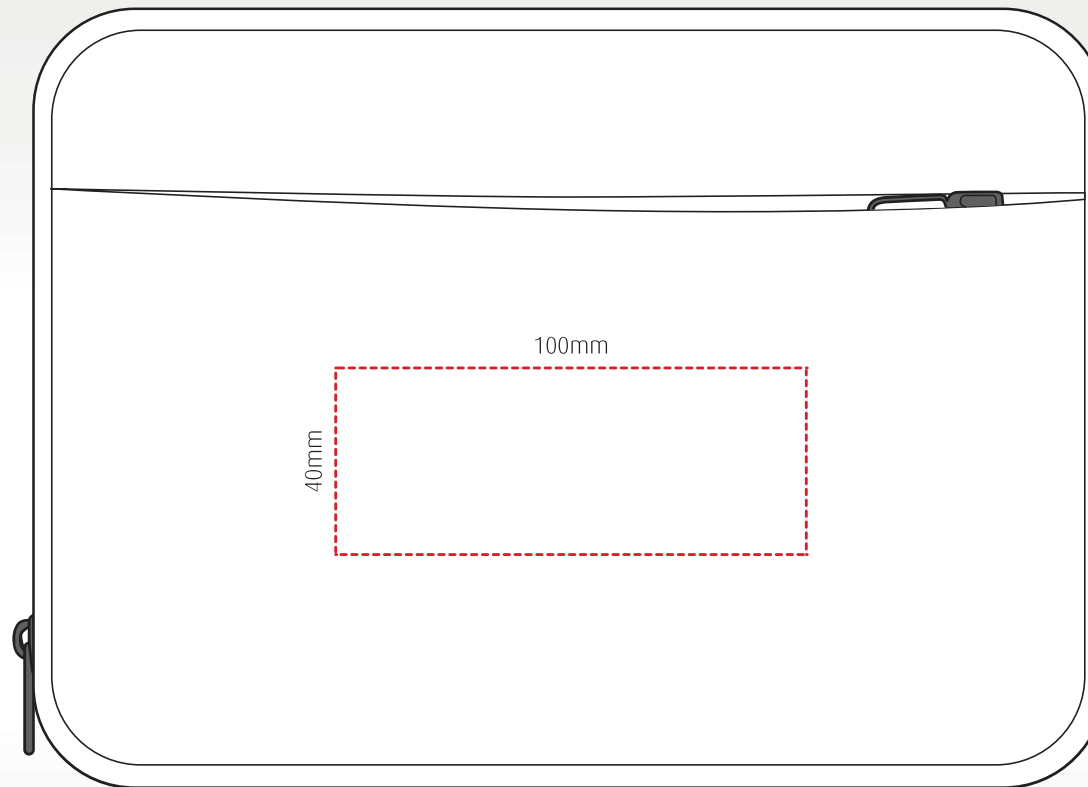

supatech mini RPET

branding template

Practical bag for all your tech made from durable RPET

Width: 225mm Height: 185mm Depth: 60mm

Transfer print

All branding areas are to be used as a guide and are subject to sight of artwork.

Materials: RPET
Colours: Black (delivery with red detail in zip)
Width: 225mm
Height: 185mm

Depth: 60mm
Country of origin: China
HS Code: 4202220000
Box dimensions: 36.5 x 43 x 46.5 mm

No. per carton: 30
GW: 7.45kg