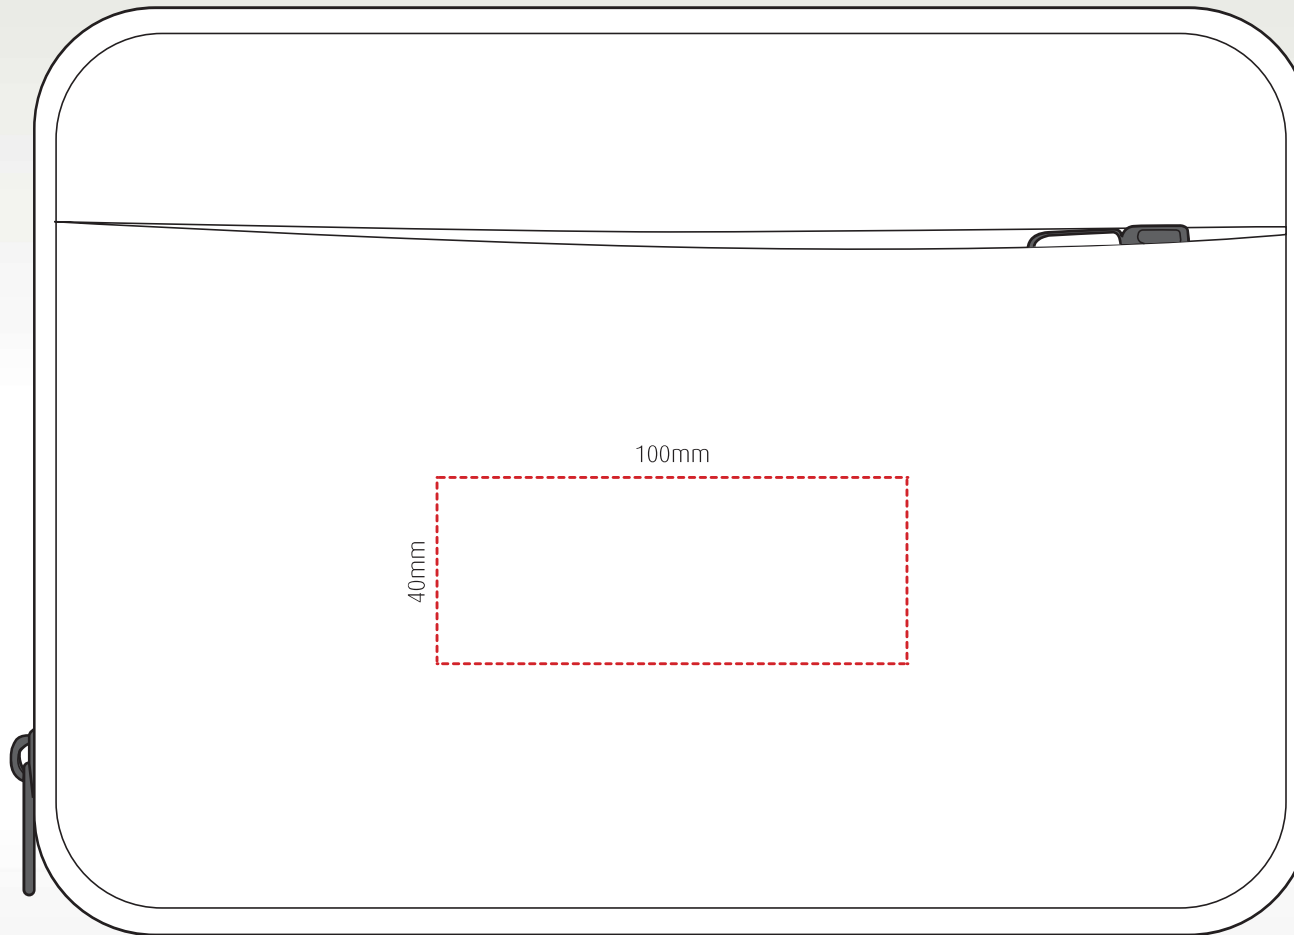

supatech RPET

branding template

Practical tech and tablet bag made from recycled bottles

Width: 270mm Height: 195mm Depth: 56mm

Transfer print

All branding areas are to be used as a guide and are subject to sight of artwork.

Materials: RPET
Colours: Black (delivery with red detail in zip)
Width: 270mm
Height: 195mm

Depth: 56mm
Country of origin: China
HS Code: 4202220000
Box dimensions: 57 x 54 x 44 mm

No. per carton: 40
GW: 13.75kg